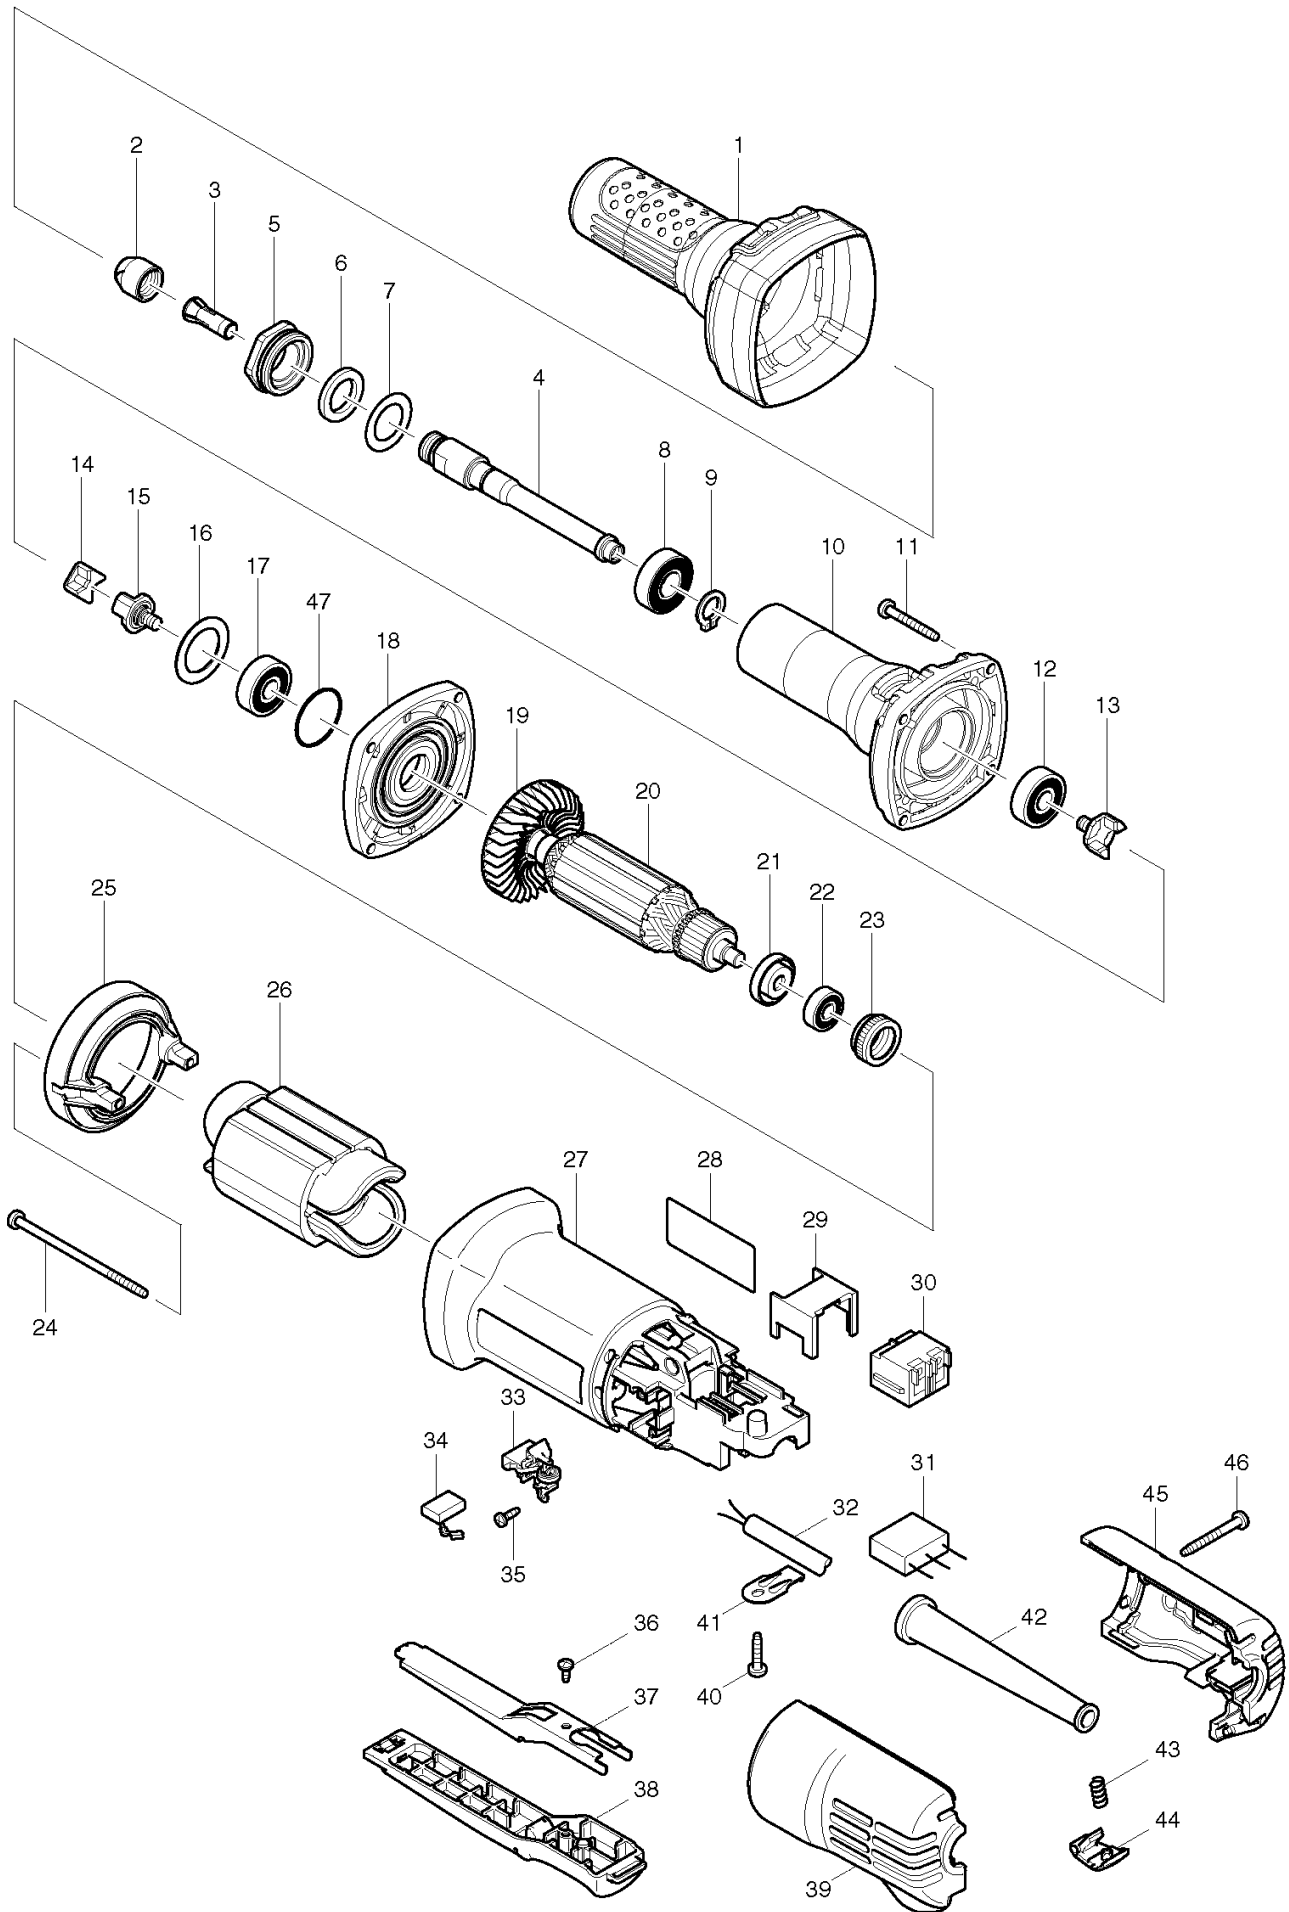

Nr.	Art nr.	Namn
1	421943-7	INSULATION COVER
2	763664-8	COLLET NUT 6
3	763620-8	Supistusholkki 6 mm
4	324638-0	SPINDLE
5	317999-5	BEARING RETAINER
6	443124-3	FELT RING 17
7	267329-9	FLAT WASHER 18
8	210106-8	BALL BEARING 6001LLB
9	961052-5	RETAINING RING S-12
10	318000-9	BARREL
11	266361-0	TAPPING SCREW 4X30
12	210042-8	BALL BEARING 629LLB
13	324639-8	COUPLING
14	421942-9	SPACER
15	324639-8	COUPLING
16	267126-3	FLAT WASHER 22
17	210042-8	BALL BEARING 629LLB
18	317821-6	GEAR HOUSING COVER
20	515679-9	ARMATURE ASS'Y 240V
21	681636-0	INSULATION WASHER
22	210034-7	BALL BEARING 607LLB
23	421868-5	LABYRINTH RUBBER RING 19
24	266345-8	TAPPING SCREW 4X80
25	418770-1	BAFFLE PLATE
26	621724-1	FIELD 230-240V
27	418838-3	MOTOR HOUSING
28	862168-8	GD0600 NAME PLATE
29	418729-8	SPACER
30	650560-8	SWITCH DPX-2110-R
31	645233-6	NOISE SUPPRESOR
32	665394-6	POWER SUPPLY CORD 1.0-2-2.5
33	643760-7	BRUSH HOLDER
34	194074-2	Hillet CB-325
35	266007-8	TAPPING SCREW BIND PT 3X10
36	266492-5	TAPPING SCREW 3X8
37	345504-8	PLATE
38	154584-1	SWITCH LEVER B COMPLETE
39	183943-2	REAR COVER SET
40	266326-2	TAPPING SCREW 4X18
41	687169-3	STRAIN RELIEF
42	682559-5	CORD GUARD 8
43	231252-4	COMPRESSION SPRING 6
44	418842-2	LOCK ON BUTTON
45	183943-2	REAR COVER SET
46	266351-3	TAPPING SCREW 4X35
47	213445-5	O-RING 26